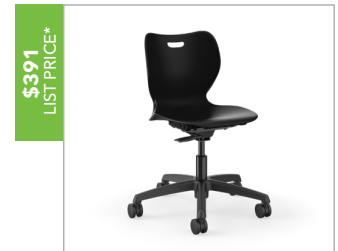

- One-piece plastic design is easy to clean
- 4-leg design
- Shell color is Onyx, Regatta and Lava
- Stacks up to 5-high
- Ships 4 per carton

\$715
LIST PRICE*

SmartLink® 18" Chair

HSS4L-18B.E.__.PLAT

- One-piece plastic design is easy to clean
- 4-leg design
- Shell color is Onyx, Regatta and Lava
- Stacks up to 5-high
- Ships 4 per carton

\$174
LIST PRICE*

Wire Chair Basket

HSSA-WB1618

- Keep books and personal items off the floor and neatly tucked away
- Can be retrofit on existing HON SmartLink 4-leg student chairs
- Easy to install
- Ships 4 per carton

\$391
LIST PRICE*

SmartLink® Task Chair

HSSTK-18B.H.ON

- One-piece plastic design is easy to clean
- Seat adjusts 16"-21"H
- 5-star base with casters
- Shell color is Onyx

\$480
LIST PRICE*

SmartLink® Task Stool