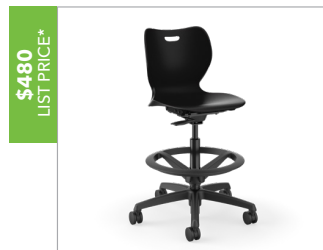

- One-piece plastic design is easy to clean
- 4-leg design
- Shell color is Onyx, Regatta and Lava
- Stacks up to 5-high
- Ships 4 per carton

\$715
LIST PRICE*

SmartLink® 18" Chair

HSS4L-18B.E.__.PLAT

- One-piece plastic design is easy to clean
- 4-leg design
- Shell color is Onyx, Regatta and Lava
- Stacks up to 5-high
- Ships 4 per carton

\$174
LIST PRICE*

Wire Chair Basket

HSSA-WB1618

- Keep books and personal items off the floor and neatly tucked away
- Can be retrofit on existing HON SmartLink 4-leg student chairs
- Easy to install
- Ships 4 per carton

\$391
LIST PRICE*

SmartLink® Task Chair

HSSTK-18B.H.ON

- One-piece plastic design is easy to clean
- Seat adjusts 16"-21"H
- 5-star base with casters
- Shell color is Onyx

\$480
LIST PRICE*

SmartLink® Task Stool

HSSST-18B.H.ON

- One-piece plastic design is easy to clean
- Seat adjusts 22"-32"H
- Adjustable footring
- 5-star base with casters
- Shell color is Onyx

\$723
LIST PRICE*

Motivate® 4-Leg Chair

HMG1.N.E.__.PLAT